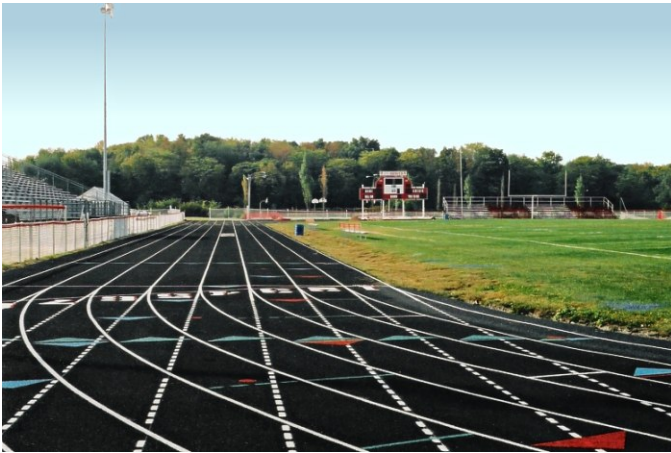

Fairview Park Tennis Courts - Decatur, IL

Mt. Zion H.S. Track

Forsyth Bike Trail Construction

Services:

Sport Surfaces

Whether it is an asphalt basketball court at a city park or a concrete tennis court in your back yard, Dunn Company has the creative skills necessary to offer this custom product.

New Installation

Our experienced craftsman can handle the entire process of the job from hand-installation to long-term maintenance. In addition to the choice of asphalt or concrete, the look of your sport surface can be customized in many ways, including size, striping and your choice of a rainbow of colors.

Maintenance

Maintaining a smooth, level surface is vital to the enjoyment of your sport surface. Let Dunn eliminate any low spots or repair the cracks that might cause an injury or a bad call! Or, let us revitalize the look of your sport surface by adding a fresh seal coat or new striping.

For more information on Sport Surfaces, call [429-4444](tel:429-4444).

Red-Tail Run Golf Cart Path - Decatur, IL